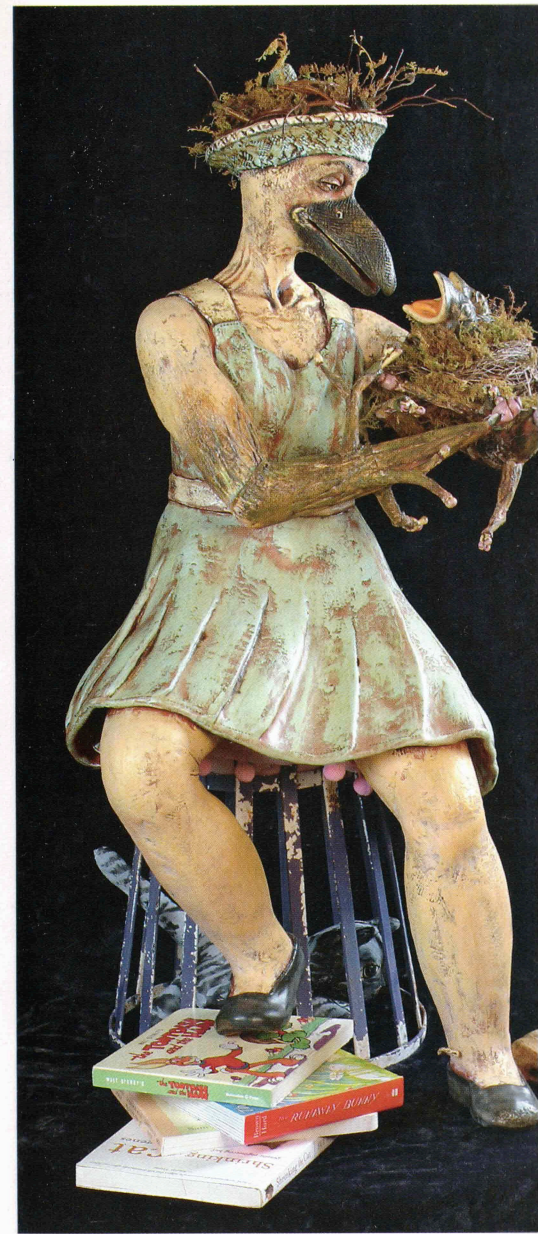

500 figures in clay

volume 2

Nan Smith
JUROR

ALLISON NEWSOME

Fallen Apple Tree with Figure ■ 2012

30 x 35 x 24 inches (76 x 89 x 61 cm)

Hand-built stoneware; glaze, pigment, electric fired, cone 04

PHOTOGRAPHY BY STEWART MARTIN

L
Bird Mama C

27 x 18 x 18 inches (68

Slab-built, coiled, pinched, and sculpted

bailing wire, twigs, children's books

PHOTO